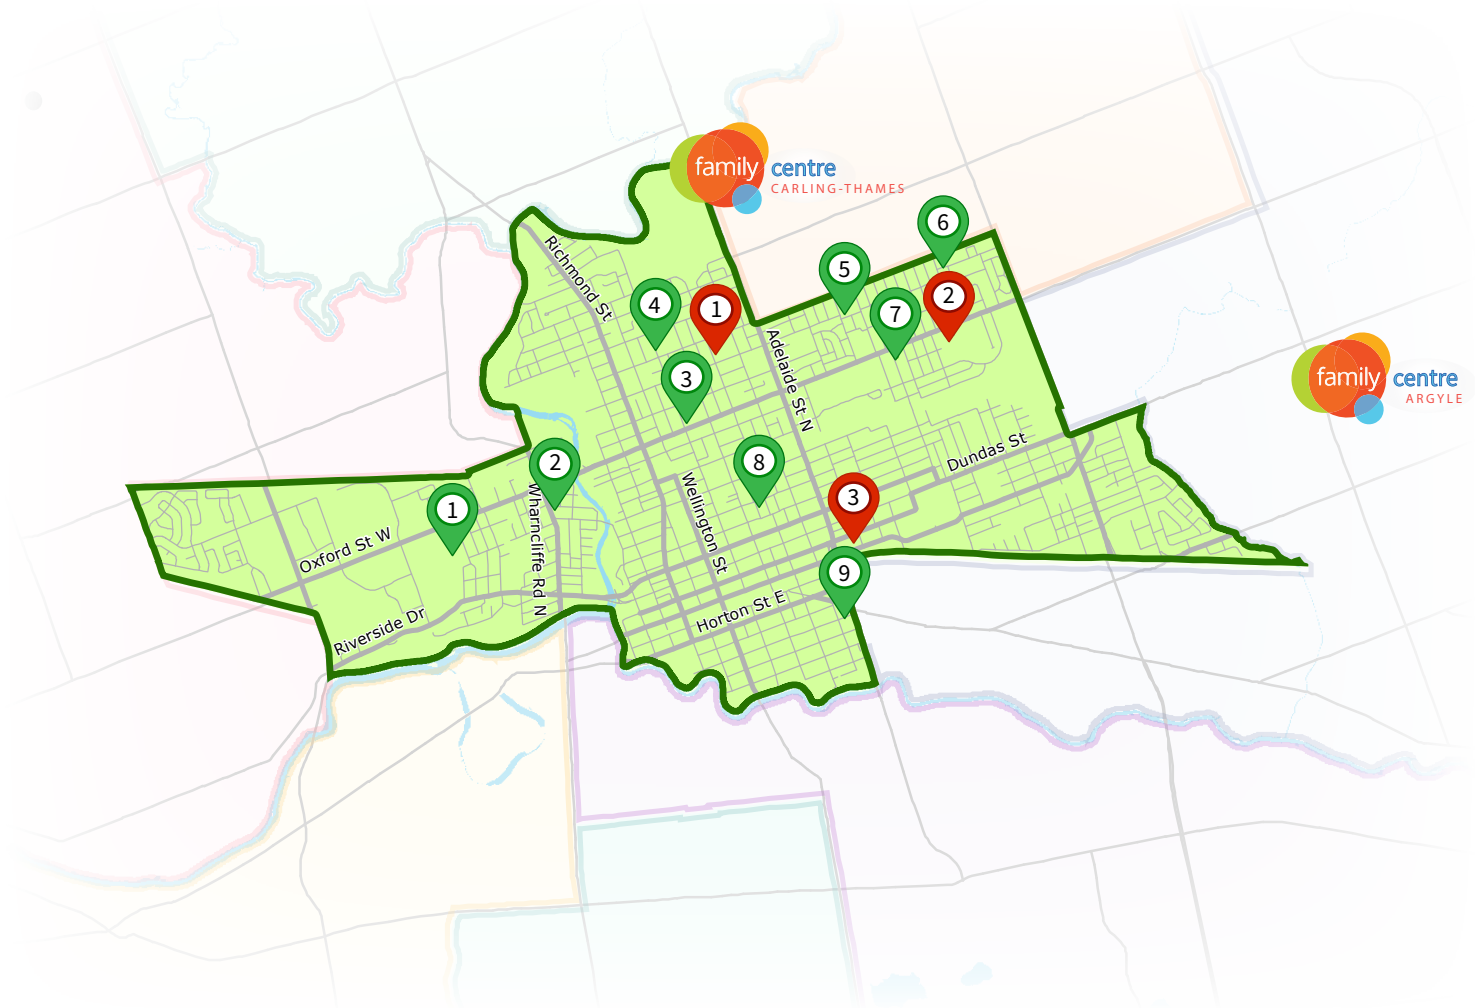

# Your neighbourhood connection

1 Eagle Heights Public School

2 Jeanne Sauve French Immersion Public School

3 St. George's Public School

4 Ryerson Public School

5 Knollwood Park Public School

6 Sir John A. MacDonald Public School

7 East Carling Public School

8 Lord Roberts French Immersion Public School

9 Aberdeen Public School

1 St. Michael Catholic School

2 Blessed Sacrament Catholic School

3 St. Mary Choir Catholic School