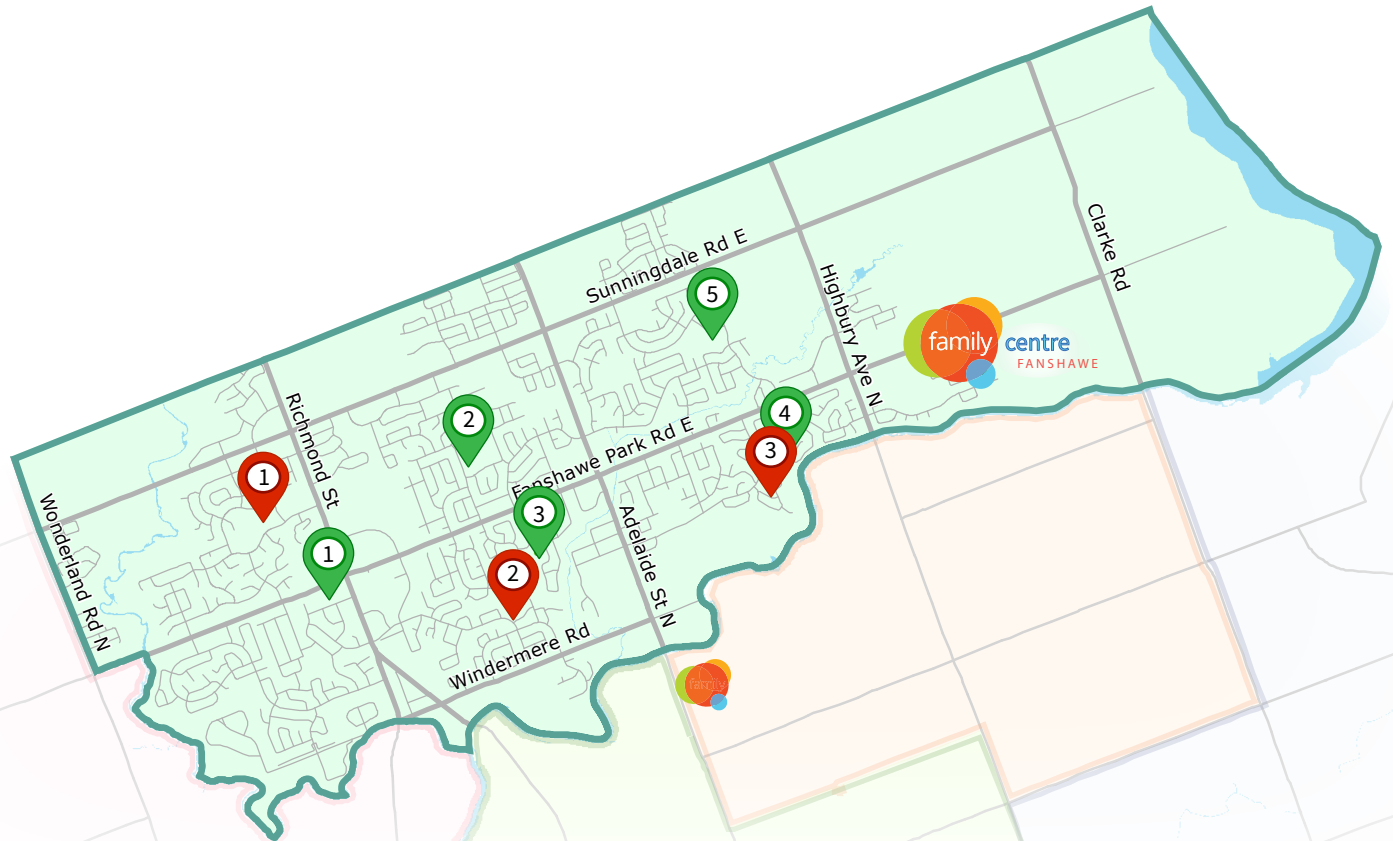

# Your neighbourhood connection

- 1 Masonville Public School
- 2 Jack Chambers Public School
- 3 Stoneybrook Public School
- 4 Northridge Public School
- 5 Stoney Creek Public School
- 1 St. Catherine of Siena Catholic School
- 2 St. Kateri Catholic School
- 3 St. Mark Catholic School

**Family Centre Fanshawe** is located within  
Cedar Hollow Public School

1800 Cedar Hollow Blvd , London, ON, N5X 0C5

📞 519-452-0362

 <https://www.facebook.com/FamilyCentreFanshawe/>