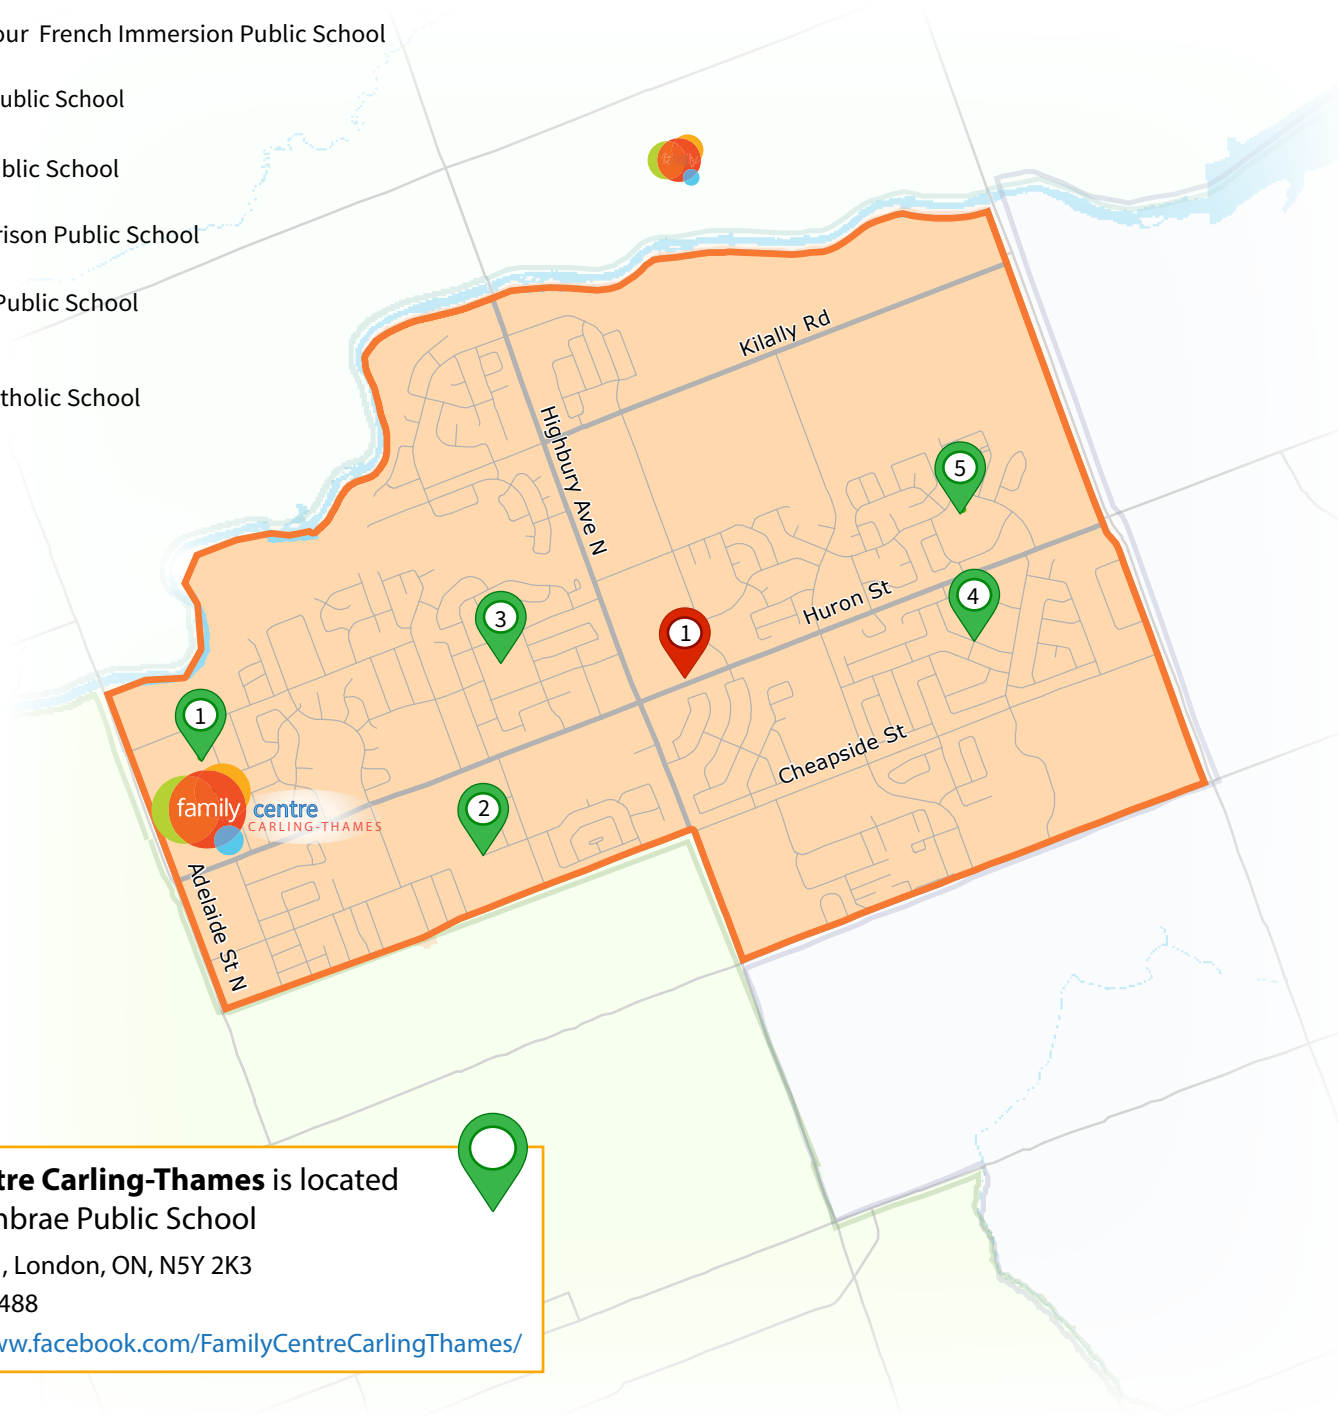

Your neighbourhood connection

- 1 Louise Arbour French Immersion Public School
- 2 Lord Elgin Public School
- 3 Hillcrest Public School
- 4 Evelyn Harrison Public School
- 5 Chippewa Public School
- 1 St. Anne Catholic School

Family Centre Carling-Thames is located within Northbrae Public School

355 Belfield St, London, ON, N5Y 2K3

519-432-0488

<https://www.facebook.com/FamilyCentreCarlingThames/>